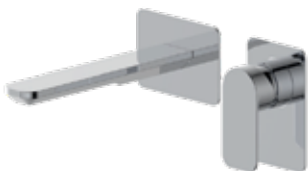

RBEN008 **NO**
Nero Opaco

RBEN008 **ST**
Satinato

RBEN004

MONOCOMANDO LAVABO
MURALE CON CANNA 20 cm

CODICE **COLORE**

RBEN004 **CR**
Cromo

RBEN004 **NO**
Nero Opaco

RBEN004 **ST**
Satinato